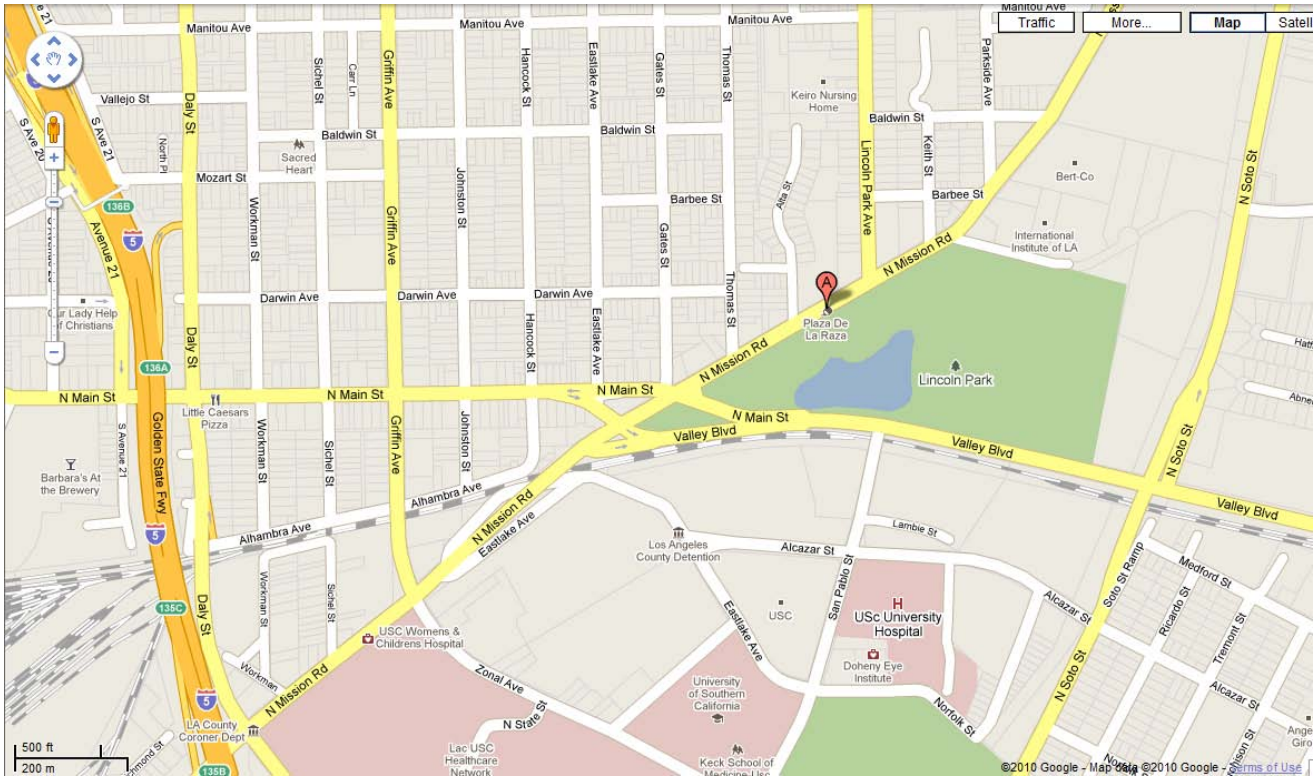

Telephone: (213) 202-3981 E-mail: amilanovic@arts.lacounty.gov

Directions to Plaza de la Raza

Driving Directions

From the West

- Take the 10 East
- Merge onto the 5 North
- Take exit 136A towards Main Street
- Turn Right at Daly Street
- Turn Left at Mission Road

From the East

- Take the 10 West
- Take exit 19 C for Soto St.
- Turn Right at Soto St.
- Turn Right on Valley Blvd.
- Slight Right on Main
- Right at Mission Road

From the North

- Take the 5 South towards Los Angeles
- Take exit 135C for Mission Road
- Turn Left at Mission Road

From the South

- Take the 710 North
- Merge onto the 5 North
- Take Exit 136A towards Main Street
- Turn Right at Daly Street
- Turn Left at Mission Road

Bus Routes

Several buses pass by Plaza de la Raza, including Metro Local Lines 76, 78 and 79. To plan your trip visit http://socaltransport.org/tm_pub_start.php